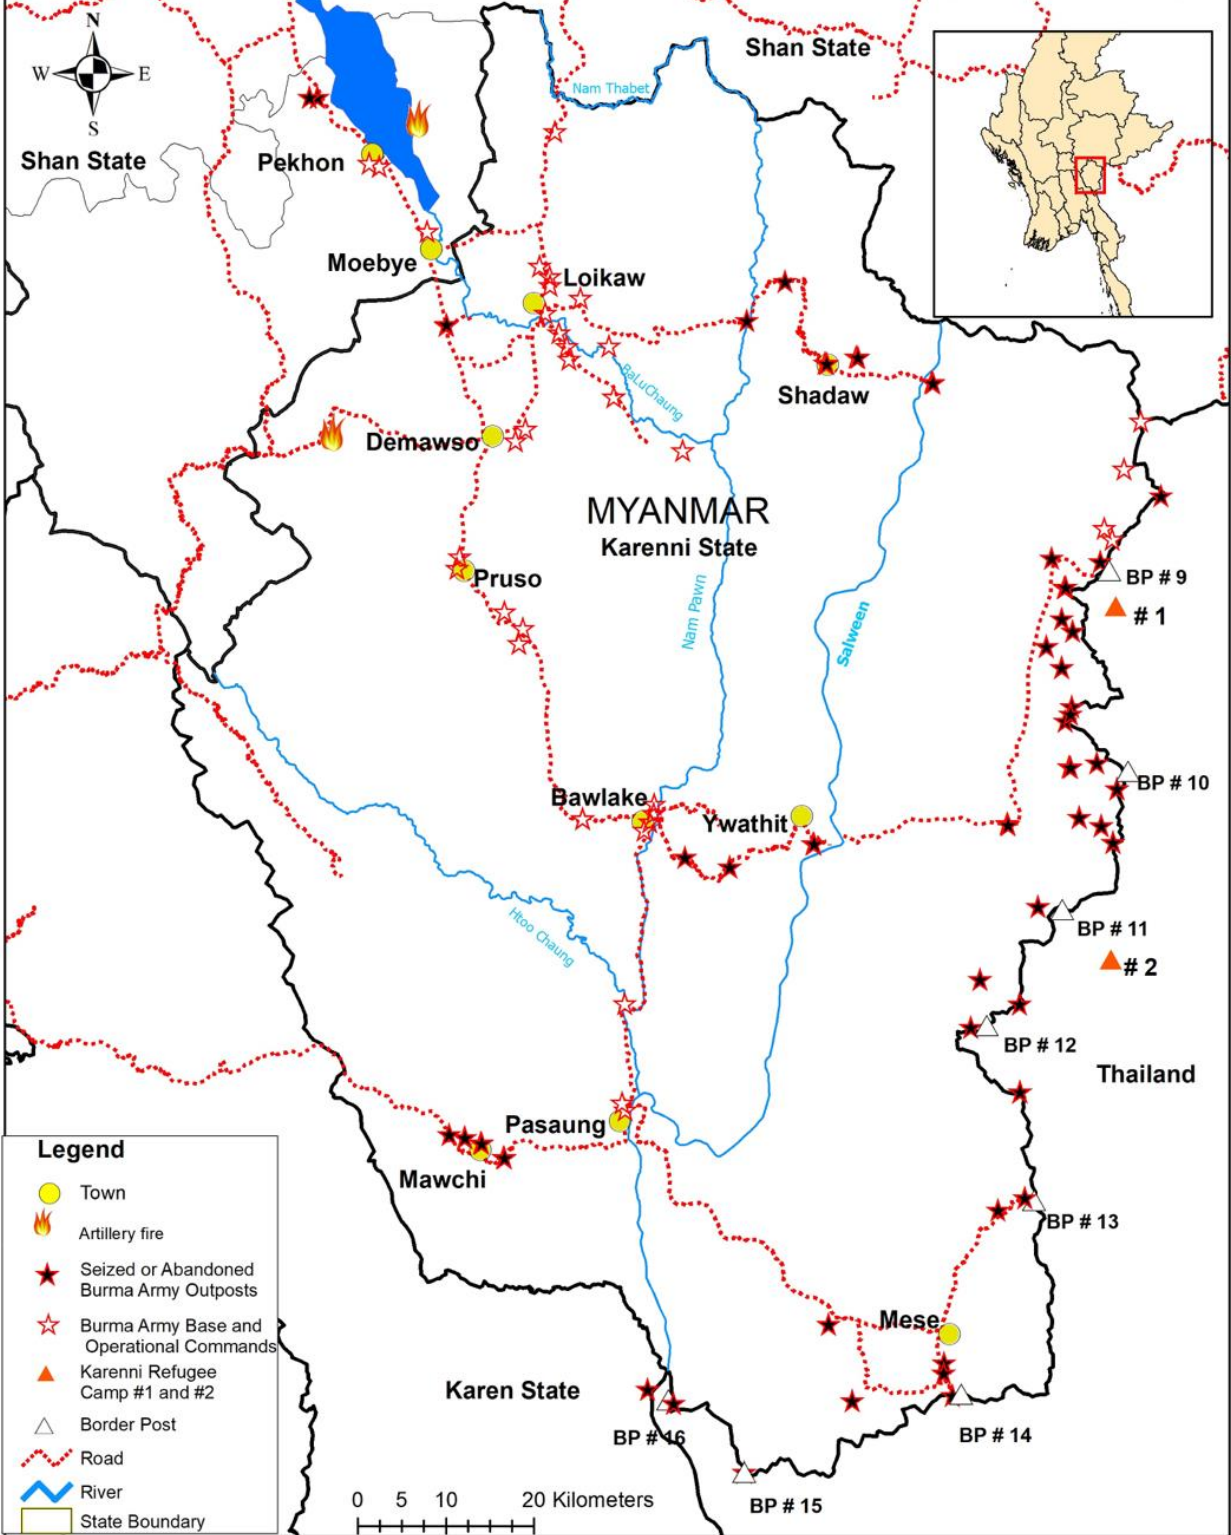

**Summary of displacement**

No	Township	Estimated no. of IDPs by May 19, 2024	New IDPs May 20-Jun 2, 2024	Total displacement
1	Loikaw	92,311		92,311
2	Demawso	83,265		83,265
3	Pruso	14,403		14,403
4	Pasaung	24,000		24,000
5	Pekhonn	56,000		56,000
6	Shadaw	2,395		2,395
7	Mese	5,000		5,000
8	Bawlake	5,241		5,241
	<b>Total</b>	<b>282,615</b>		<b>282,615</b>

# Location of SAC operations and human rights violations May 20-Jun 2, 2024

On May 30, in the morning, some of the SAC troops deployed from Hsihseng, who had set up a temporary outpost at the tri-junction of the roads between Loikaw, Moebye and Hsihseng, were attacked by Karenni combined forces.

On May 31, SAC LIB 530 troops based in Loi Le Lay, Loikaw township, fired artillery shells into Loipaw village, Pekhoh township, injuring 3 civilians and damaging some houses.

On June 2, the SAC indiscriminately fired four artillery shells into western Demawso township, damaging several corn farms, but fortunately causing no injuries.